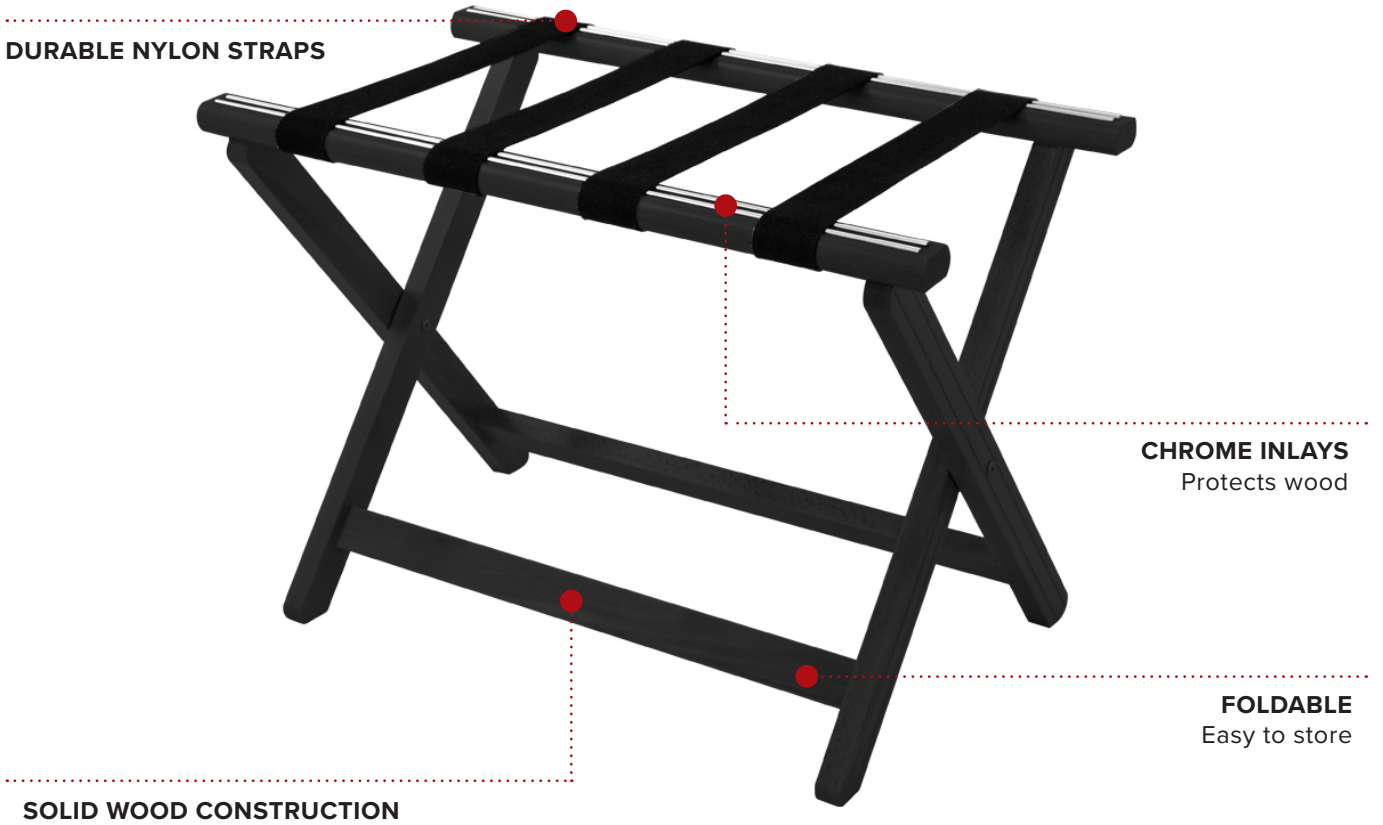

YORK WOODEN LUGGAGE RACK

- Holds up to 50kg

Specification

Black
3.49kg

150mm
5.90in

600mm
23.62in

655mm
25.79in

485mm
19.09in

385mm
15.16in