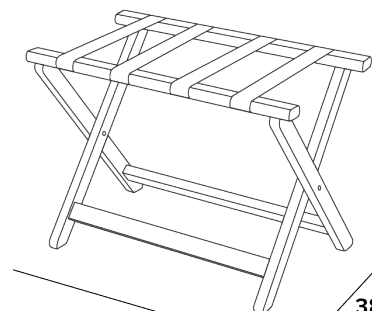

YORK WOODEN LUGGAGE RACK

- Holds up to 50kg

Specification

Black
3.49kg

150mm
5.90in

600mm
23.62in

655mm
25.79in

485mm
19.09in

385mm
15.16in