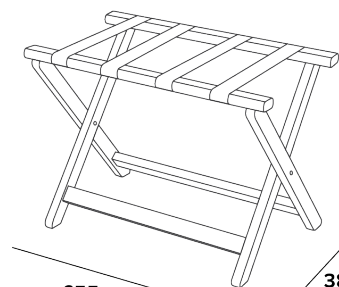

3.3kg

**Options**

- Dark wood
- Beech
- Mahogany
- Black

150mm  
5.90in

600mm  
23.62in

485mm  
19.09in

655mm  
25.79in

385mm  
15.16in