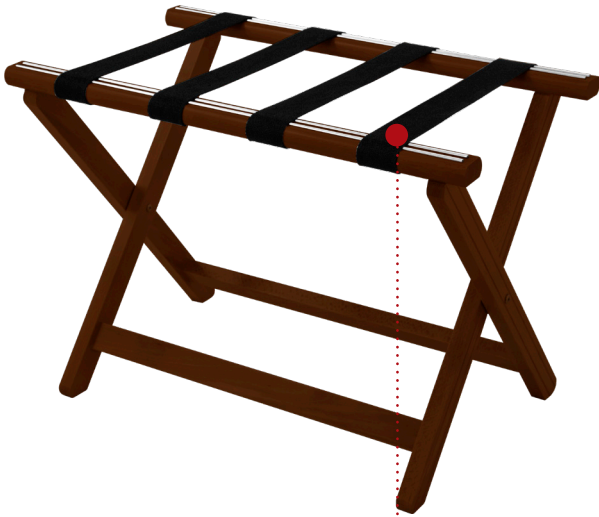

# YORK WOODEN LUGGAGE RACK

DARK WOOD/BEECH/MAHOGANY/BLACK

**DURABLE NYLON STRAPS**

**CHROME INLAYS**  
Protects wood

**SOLID WOOD CONSTRUCTION**

**FOLDABLE**  
Easy to store

- Holds up to 50kg

**Specification**

3.3kg

**Options**

- Dark wood
- Beech
- Mahogany
- Black

150mm  
5.90in

600mm  
23.62in

485mm  
19.09in

655mm  
25.79in

385mm  
15.16in