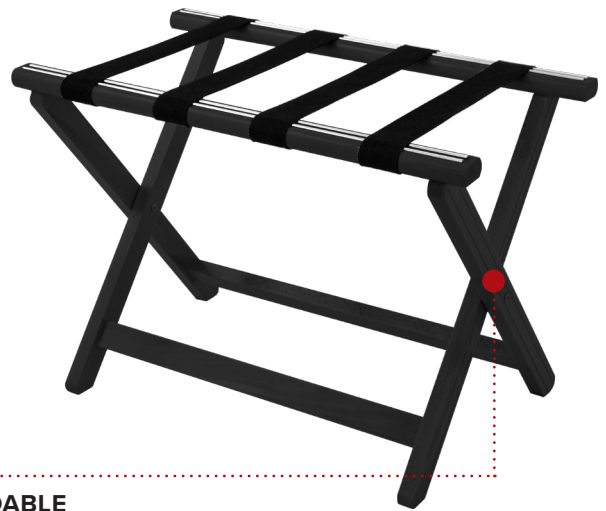

# YORK WOODEN LUGGAGE RACK

DARK WOOD/BEECH/MAHOGANY/BLACK

**DURABLE NYLON STRAPS**

**CHROME INLAYS**  
Protects wood

**SOLID WOOD CONSTRUCTION**

**FOLDABLE**  
Easy to store

- Holds up to 50kg

**Specification**

3.3kg

**Options**

- Dark wood
- Beech
- Mahogany
- Black

150mm  
5.90in

600mm  
23.62in

485mm  
19.09in

655mm  
25.79in

385mm  
15.16in