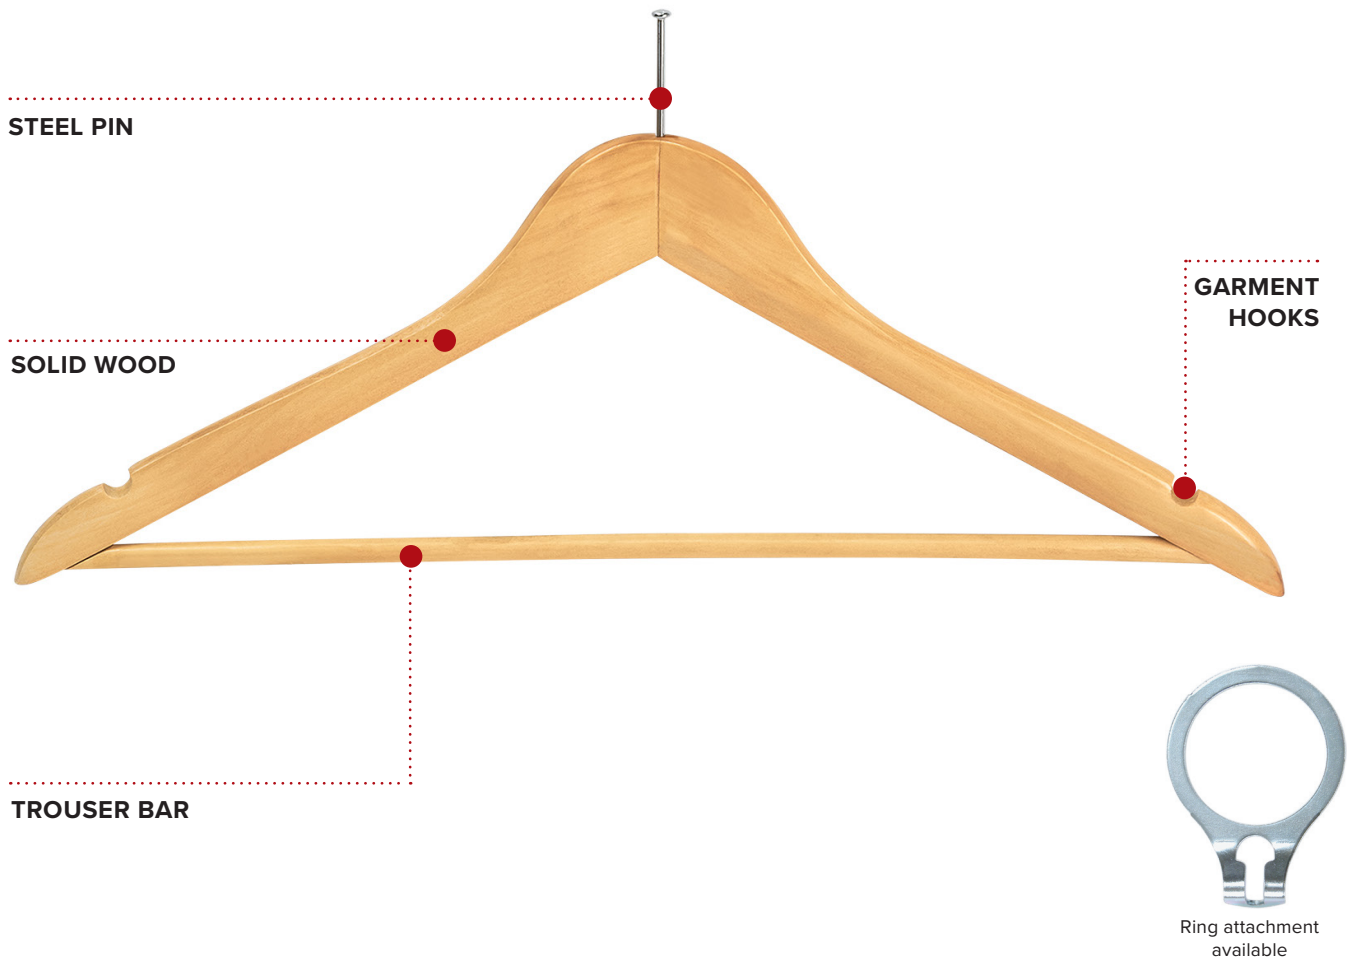

CHELSEA GUEST HANGER WITH SECURITY PIN

Specification
Light Wood
0.10kg