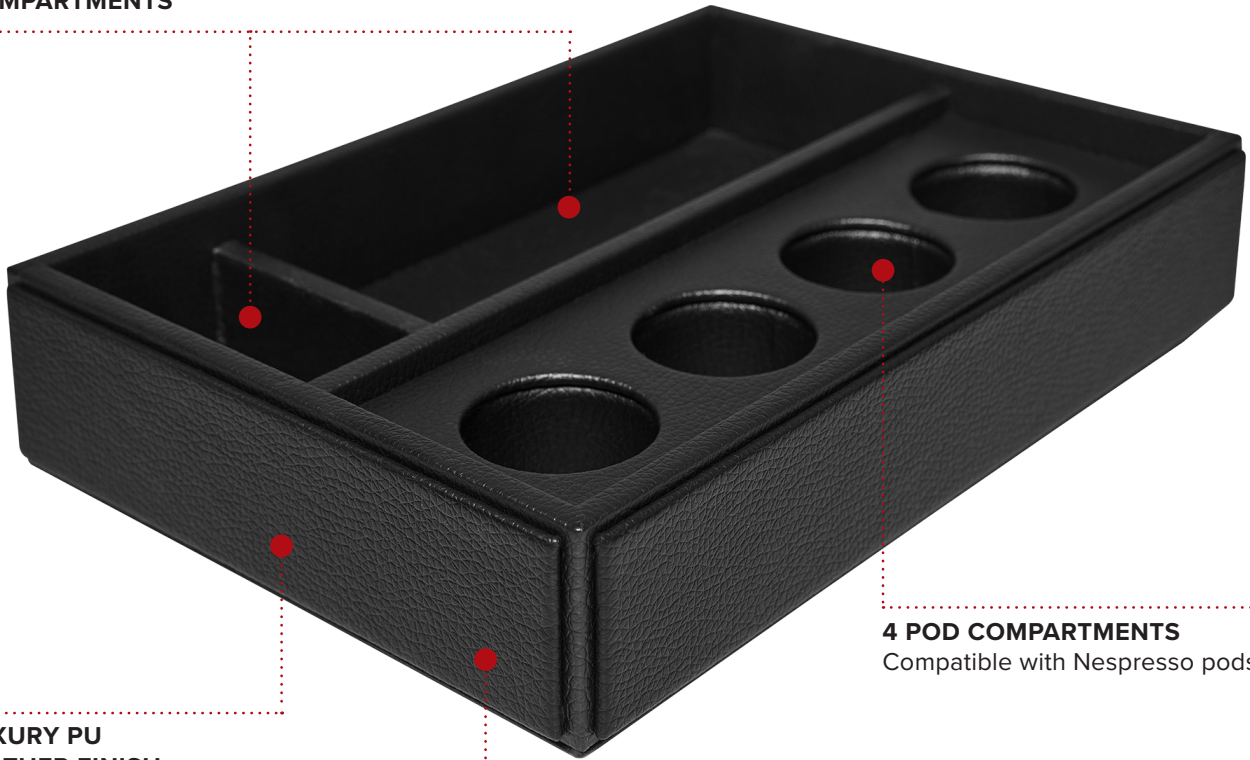

HIGHLAND COFFEE POD & SACHET HOLDER

**2 STORAGE
COMPARTMENTS**

4 POD COMPARTMENTS
Compatible with Nespresso pods

**LUXURY PU
LEATHER FINISH**

**DURABLE PVC
CONSTRUCTION**
Suitable for wet
environments

- PU Leather

Specification

Black
0.72kg