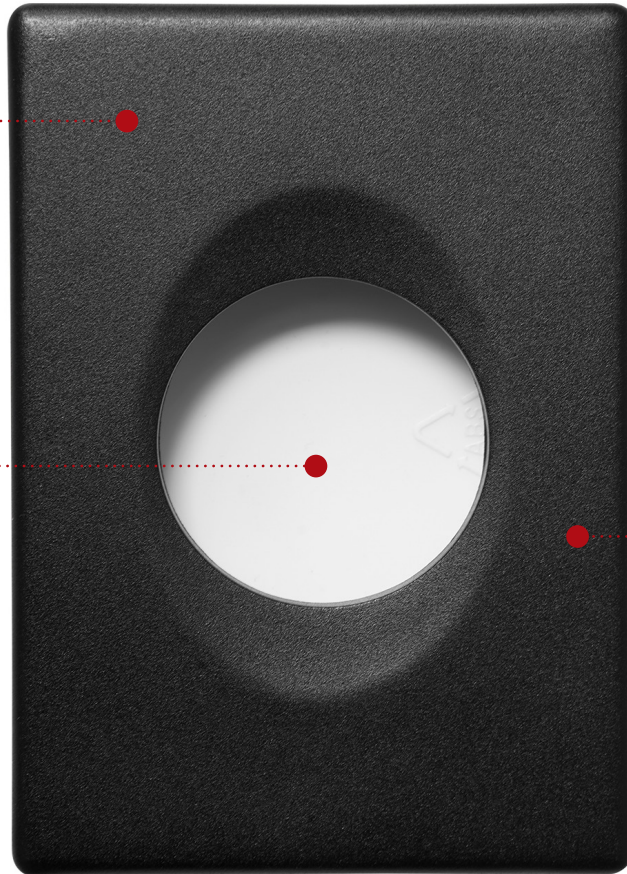

KENT HYGIENE BAG DISPENSER - BLACK

WALL MOUNTABLE

Easy to install

DETACHABLE BASE

Easy to replenish

ABS CONSTRUCTION

Rust & waterproof

- Fixings included
- Easy to clean

Specification

Black
0.08kg