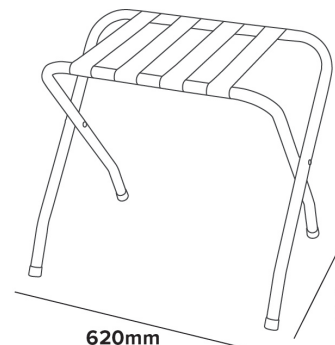

ASHTON METAL LUGGAGE RACK WITHOUT BACK

- Holds up to 50kg

Specification

Black
1.90kg

55mm
2.16in

630mm
24.80in

480mm
18.90in

620mm
24.41in

440mm
17.32in