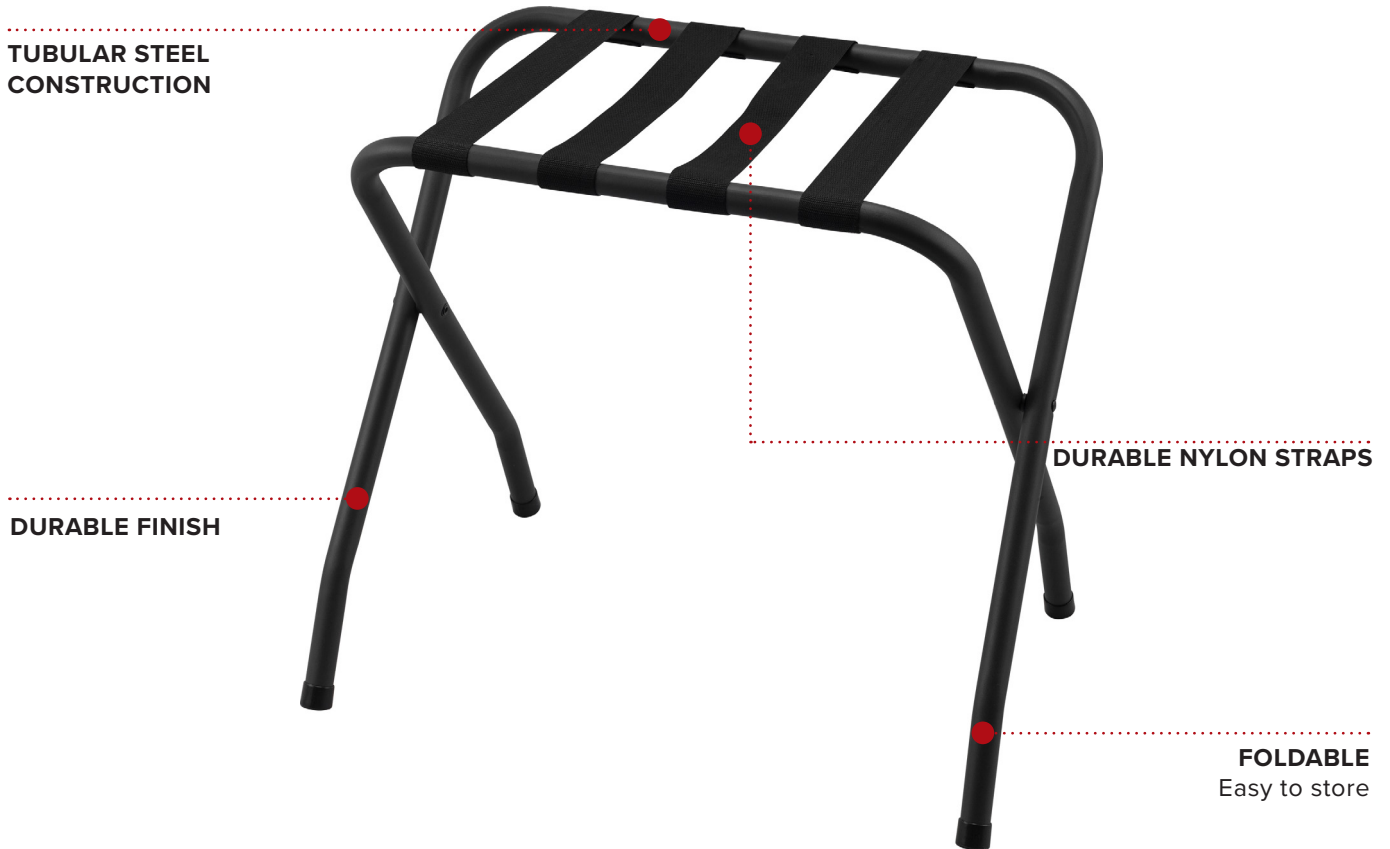

ASHTON METAL LUGGAGE RACK WITHOUT BACK

- Holds up to 50kg

Specification

Black
1.90kg

55mm
2.16in

630mm
24.80in

480mm
18.90in

620mm
24.41in

440mm
17.32in