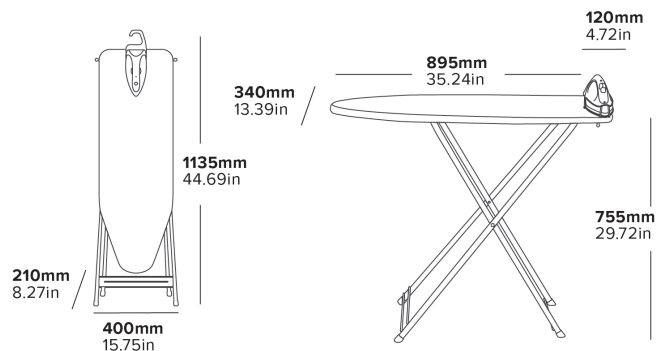

INTEGRATED HOOK
Easy to store

CORD TIDY
Convenient & fast storage solution

STEAM FLOW MESH BOARD
Allows steam to pass through clothing for effective ironing

COMPACT BOARD SIZE
Accommodates smaller wardrobe spaces

- Lightweight
- Durable black powder coated legs & frame
- Deck chair mechanism
- Anti-theft security box
- 145ml water tank
- 3 way auto cut off system
- Horizontal & vertical steam function`

Specification

Light Grey
4.8kg
1200W iron
2.5m cable length

3 YEAR ELECTRICAL GUARANTEE	HOTEL SPECIFIED	BRITISH DESIGNED	ECO FRIENDLY	AUTO-OFF 8 MINS	NON-STICK SOLEPLATE
AUTO-OFF 30 SEC	ANTI DRIP	STEAM-FLOW MESH BOARD	ANTI-THEFT PROTECTED		